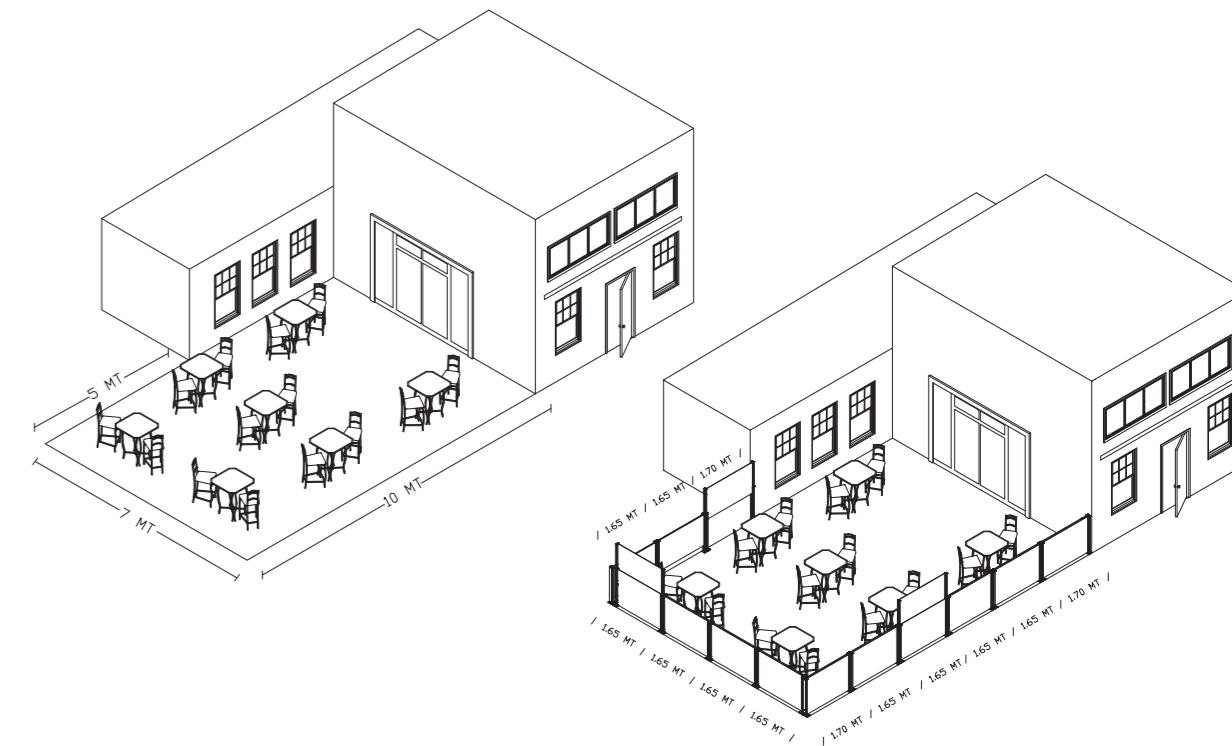

min:80cm - max:180cm

min:80cm - max:180cm