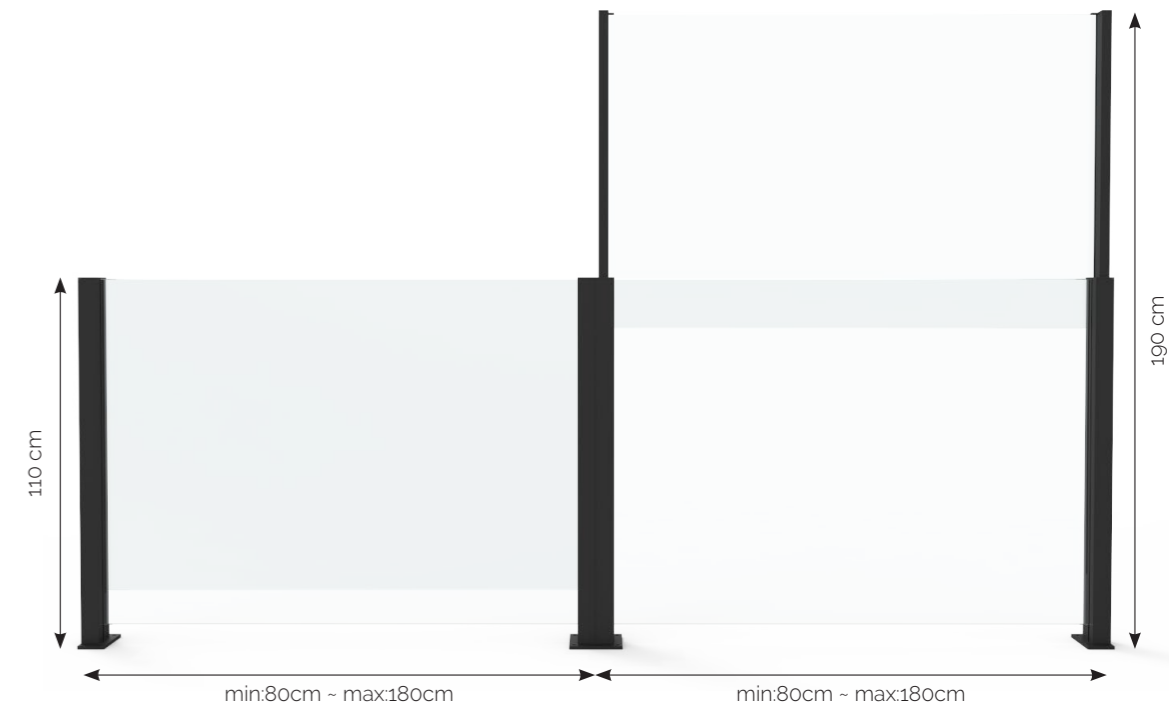

min:80cm - max:180cm

min:80cm - max:180cm